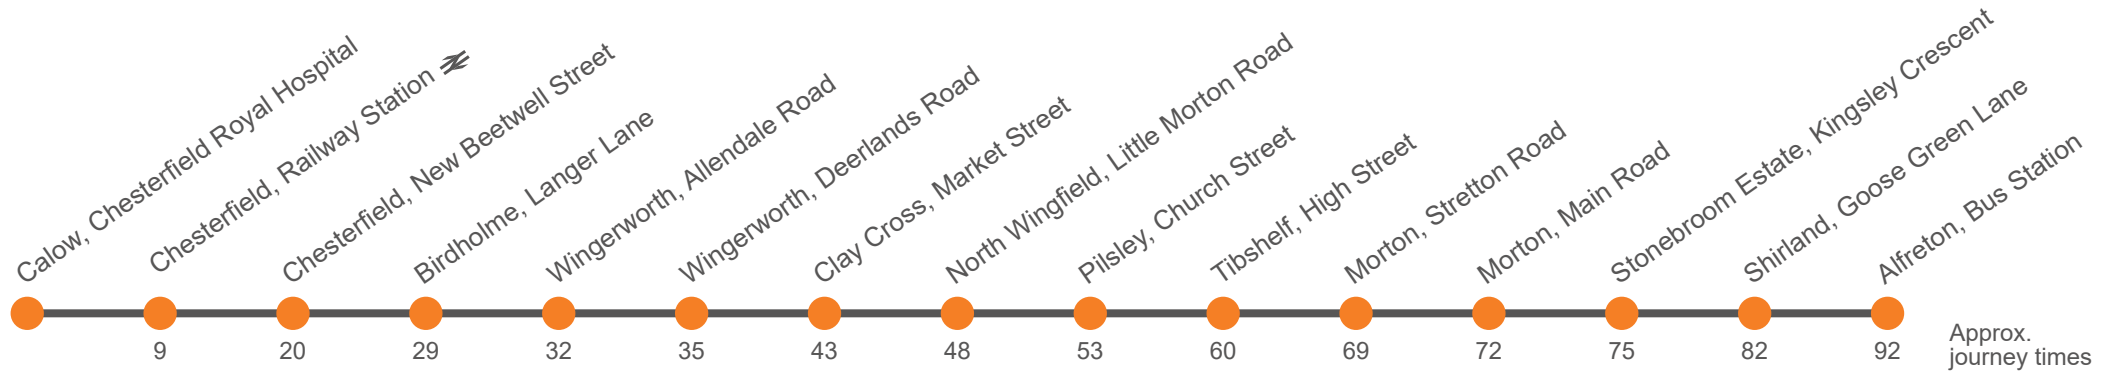

Then at these mins past the hour until

55

Chesterfield Royal Hospital -Wingerworth - Clay Cross - Tibshelf - Alfreton

Effective from: 11/05/2024

Hulleys of Baslow

Saturday (continued)

Calow, Chesterfield Royal Hospital Stop 1	1920	2120	...
Chesterfield, Railway Station	1926	2126	...
Chesterfield, New Beetwell Street, Stop B12	1930	2130	2330
Birdholme, Langer Lane/Rushen Mount	1937	2137	2337
Wingerworth, Allendale Road Shops	1940	2140	2340
Wingerworth, Deerlands Road	1942	2142	2342
Clay Cross, Market Street opp New Inn	1949	2149	2349
North Wingfield, Little Morton Rd/Chatsworth Drive	1952	2152	2352
Pilsley, Church Street	1957	2157	2357
Tibshelf, White Hart Inn	2002	2202	0002
Morton, Stretton Road, Sitwell Villas	2008	2208	0008
Morton, Main Road adj Sitwell Arms	2010	2210	0010
Stonebroom Estate, Kingsley Crescent	2013	2213	0013
Shirland, Goose Green Lane	2018	2218	0018
Alfreton, Bus Station Bay 4	2025	2225	...
Somercotes, Cotes Park Wimsey Way