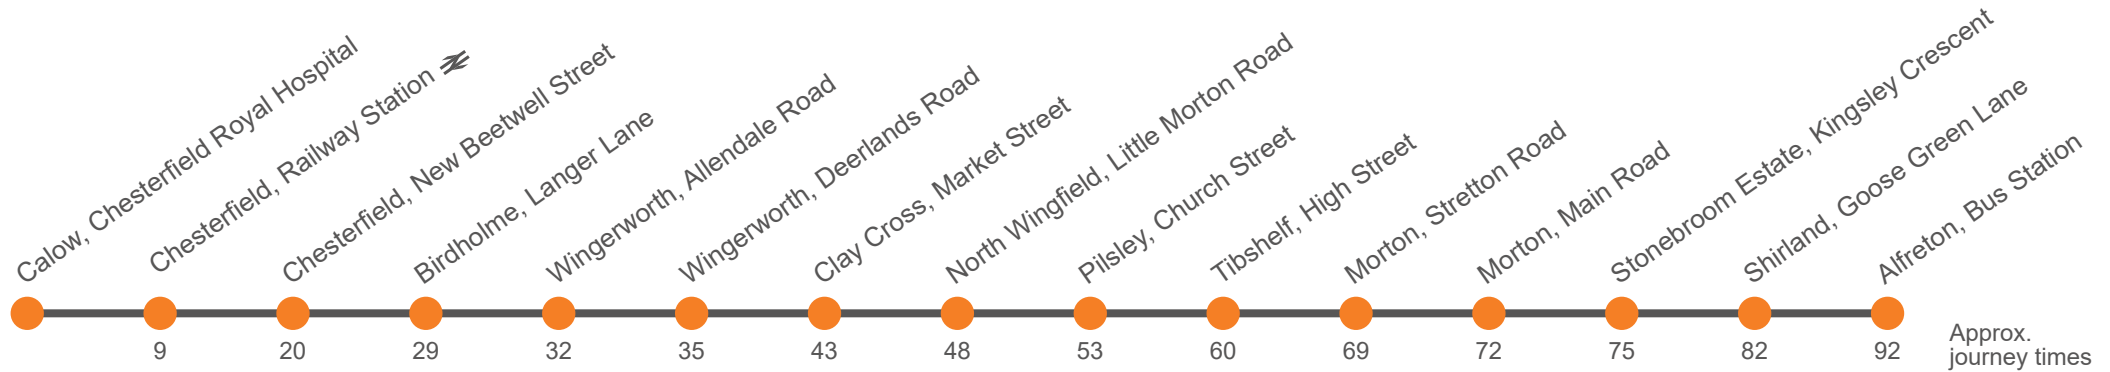

This service is partly supported under contract to Derbyshire County Council and by the Department for Transport's Bus Service Improvement Plan Award to the council

Monday to Friday (continued)

Calow, Chesterfield Royal Hospital Stop 1	1920	2120	...
Chesterfield, Railway Station	1926	2126	...
Chesterfield, New Beetwell Street, Stop B12	1930	2130	2330
Birdholme, Langer Lane/Rushen Mount	1937	2137	2337
Wingerworth, Allendale Road Shops	1940	2140	2340
Wingerworth, Deerlands Road	1942	2142	2342
Clay Cross, Market Street opp New Inn	1949	2149	2349
North Wingfield, Little Morton Rd/Chatsworth Drive	1952	2152	2352
Pilsley, Church Street	1957	2157	2357
Tibshelf, White Hart Inn	2002	2202	0002
Morton, Stretton Road, Sitwell Villas	2008	2208	0008
Morton, Main Road adj Sitwell Arms	2010	2210	0010
Stonebroom Estate, Kingsley Crescent	2013	2213	0013
Shirland, Goose Green Lane	2018	2218	0018
Alfreton, Bus Station Bay 4	2025	2225	...
Somercotes, Cotes Park Wimsey Way