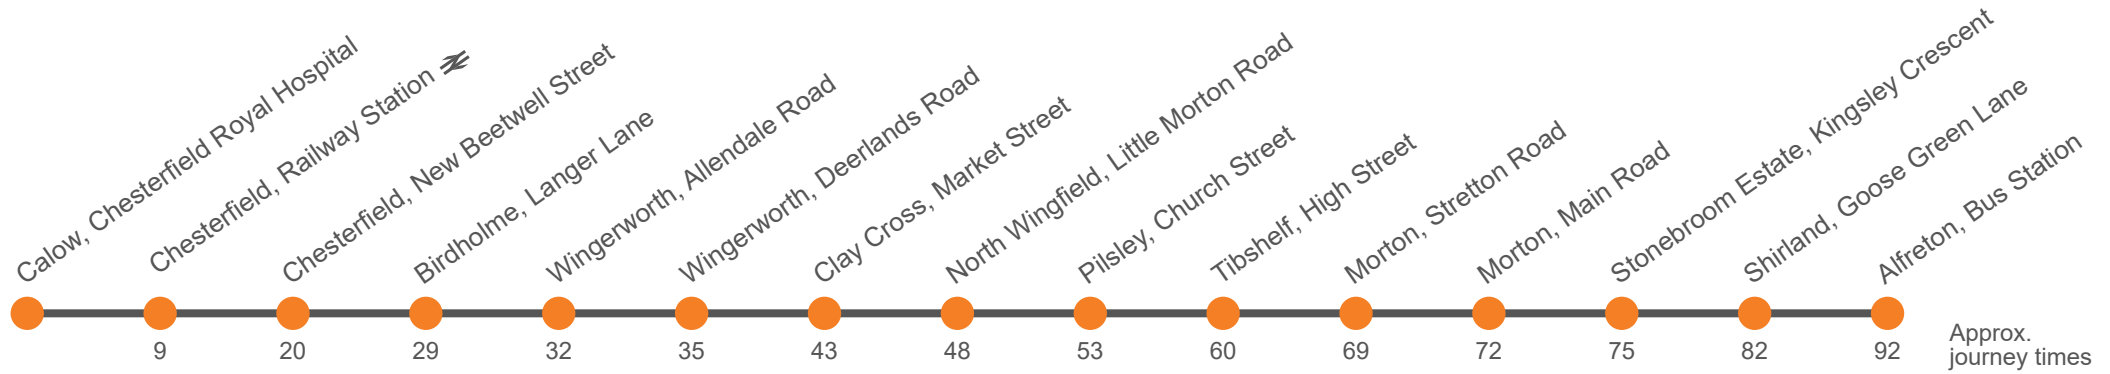

This service is partly supported under contract to Derbyshire County Council and by the Department for Transport's Bus Service Improvement Plan Award to the council

Monday to Friday (continued)

Calow, Chesterfield Royal Hospital Stop 1	1920	2120	...
Chesterfield, Railway Station	1926	2126	...
Chesterfield, New Beetwell Street, Stop B12	1930	2130	2330
Birdholme, Langer Lane/Rushen Mount	1937	2137	2337
Wingerworth, Allendale Road Shops	1940	2140	2340
Wingerworth, Deerlands Road	1942	2142	2342
Clay Cross, Market Street opp New Inn	1949	2149	2349
North Wingfield, Little Morton Rd/Chatsworth Drive	1952	2152	2352
Pilsley, Church Street	1957	2157	2357
Tibshelf, White Hart Inn	2002	2202	0002
Morton, Stretton Road, Sitwell Villas	2008	2208	0008
Morton, Main Road adj Sitwell Arms	2010	2210	0010
Stonebroom Estate, Kingsley Crescent	2013	2213	0013
Shirland, Goose Green Lane	2018	2218	0018
Alfreton, Bus Station Bay 4	2025	2225	...
Somercotes, Cotes Park Wimsey Way