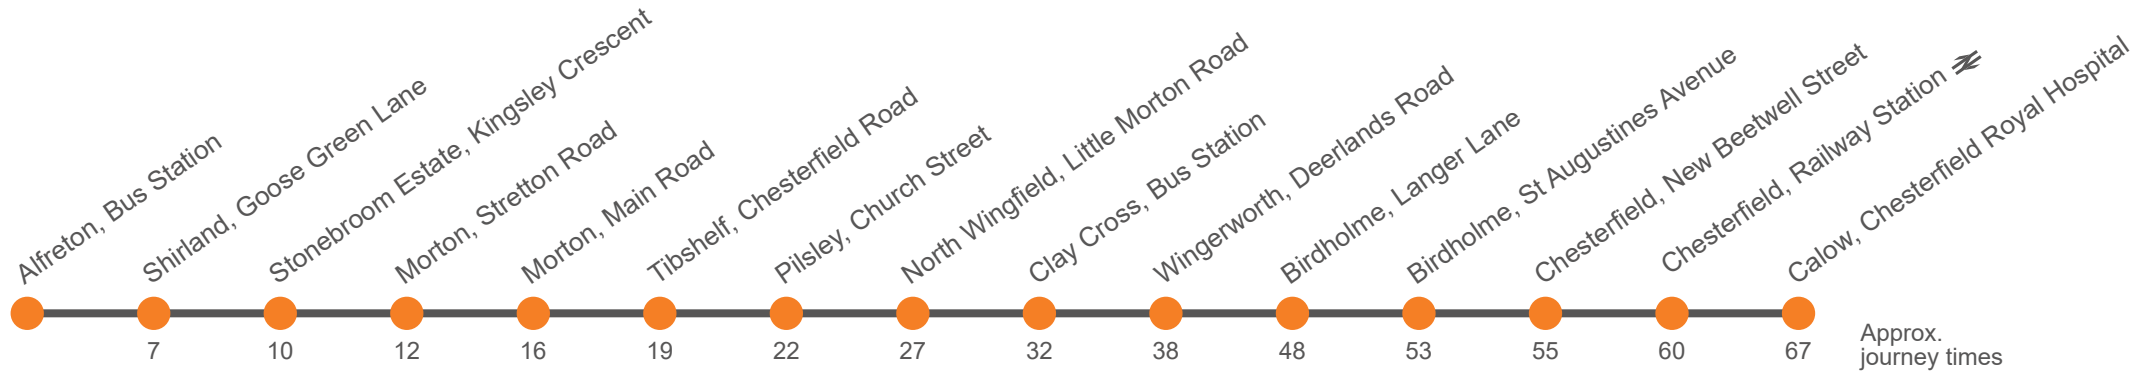

55

Alfreton - Tibshelf - Clay Cross - Wingerworth - Chesterfield Royal Hospital

Effective from: 11/05/2024

Hulleys of Baslow

Saturday (continued)

Somercotes, Cotes Park Wimsey Way	...	...
Alfreton, Bus Station Bay 4	2030	2230
Shirland, Goose Green Lane	2036	2236
Stonebroom Estate, Kingsley Crescent	2039	2239
Morton, Stretton Road, Sitwell Villas	2044	2244
Morton, Main Road adj Sitwell Arms	2046	2246
White Hart Inn, Chesterfield Road	2050	2250
Pilsley, Church Street	2055	2255
North Wingfield, Little Morton Rd/Chatsworth Drive	2101	2301
Clay Cross Bus Station Stand 5	2105	2305
Wingerworth, Deerlands Road	2112	2312
Wingerworth, Allendale Road Shops	2114	2314
Birdholme, Langer Lane/Rushen Mount	2117	2317
St Augustines Rise, St Augustines Avenue	2122	2322
Chesterfield, New Beetwell Street, Stop B5	2125	2325
Chesterfield, Railway Station	...	...
Calow, Chesterfield Royal Hospital Stop 1	...	...

This service is partly supported under contract to Derbyshire County Council and by the Department for Transport's Bus Service Improvement Plan Award to the council