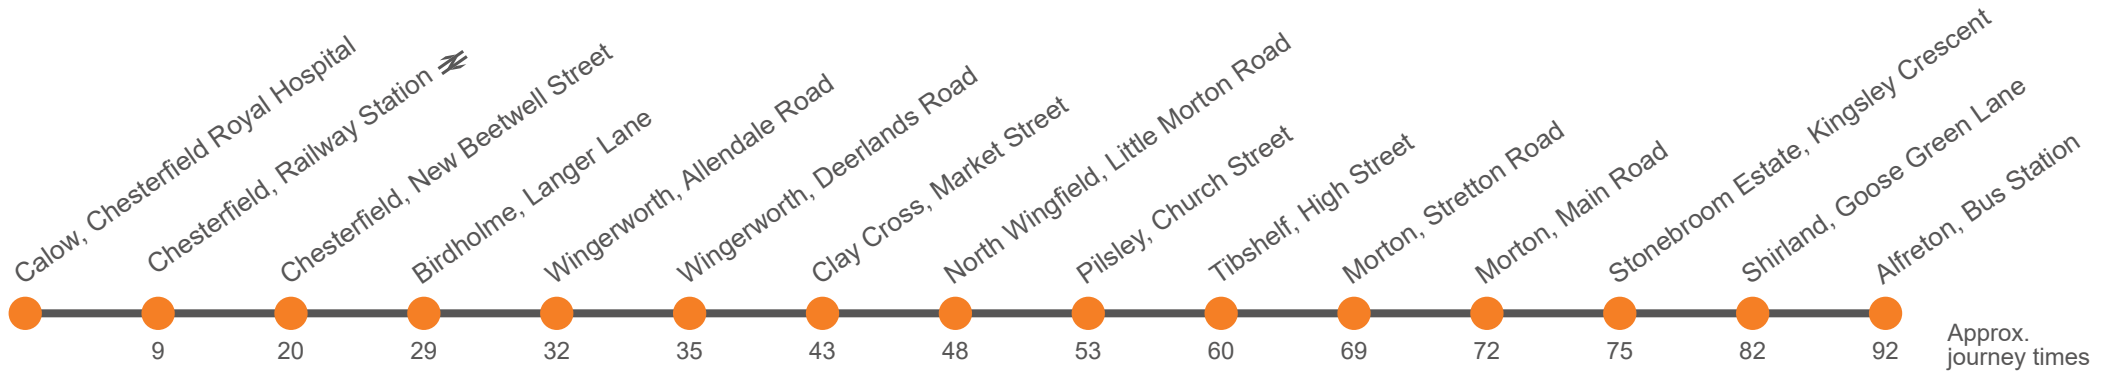

55

Chesterfield Royal Hospital -Wingerworth - Clay Cross - Tibshelf - Alfreton

Effective from: 11/05/2024

Hulleys of Baslow

Monday to Friday

Calow, Chesterfield Royal Hospital Stop 1	...	...	...	0755	55	1255	1355	1455	1555	1655	1755
Chesterfield, Railway Station	...	...	...	0803	03	1303	1403	1508	1608	1708	1808
Chesterfield, New Beetwell Street, Stop B12	0555	0655	0725	0815	15	1315	1415	1520	1620	1720	1820
Birdholme, Langer Lane/Rushen Mount	0603	0703	0733	0823	23	1323	1423	1530	1630	1730	1830
Wingerworth, Allendale Road Shops	0606	0706	0736	0826	26	1326	1426	1533	1633	1733	1833
Wingerworth, Deerlands Road	0609	0709	0739	0829	29	1329	1429	1536	1636	1736	1836
Clay Cross, Market Street opp New Inn	0617	0717	0747	0837	37	1337	1437	1545	1645	1745	1845
North Wingfield, Little Morton Rd/Chatsworth Drive	0621	0721	0751	0841	41	1341	1441	1550	1650	1750	1850
Pilsley, Church Street	0627	0727	0757	0847	47	1347	1447	1556	1656	1756	1856
Tibshelf, White Hart Inn	0633	0733	0803	0853	53	1353	1456	1605	1705	1805	1902
Morton, Stretton Road, Sitwell Villas	0641	0741	0811	0901	01	1401	1506	1615	1715	1815	1908
Morton, Main Road adj Sitwell Arms	0645	0745	0815	0905	05	1405	1510	1619	1719	1819	1910
Stonebroom Estate, Kingsley Crescent	0648	0748	0818	0908	08	1408	1513	1622	1722	1822	1913
Shirland, Goose Green Lane	0654	0754	0824	0914	14	1414	1519	1629	1729	1829	1918
Alfreton, Bus Station Bay 4	0705	0805	0840	0925	25	1425	1535	1640	1740	1840	1925
Somercotes, Cotes Park Wimsey Way	0715	0815	...	...	...	...	...	...	...	...	...

This service is partly supported under contract to Derbyshire County Council and by the Department for Transport's Bus Service Improvement Plan Award to the council